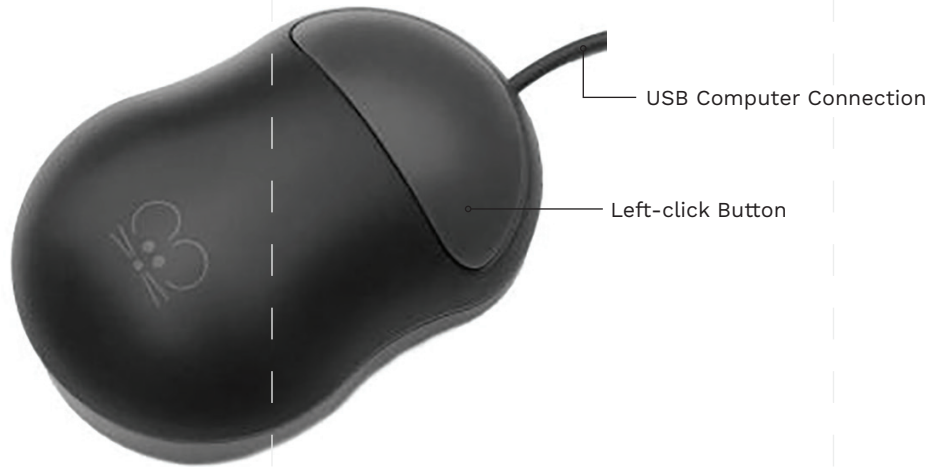

3 Device Overview