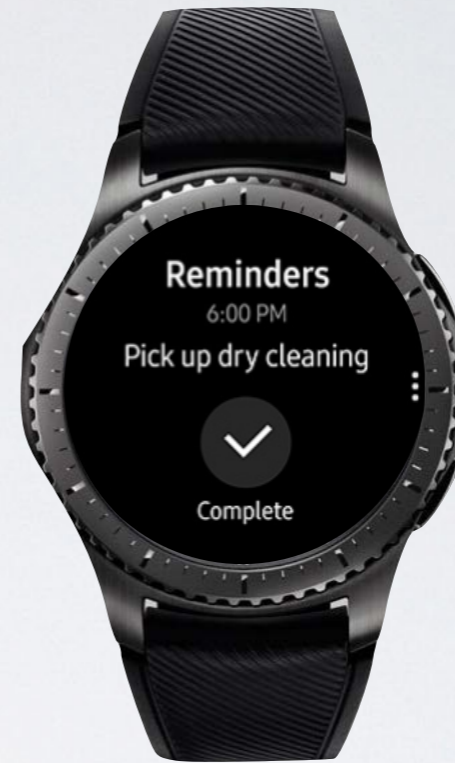

Android Wear

Todoist

Google Keep

Wear Audio Recorder

Tizen (Gear S3)

Alarms

Reminders

Voice Memos

My Tasks

Communication

Text to Speech

Proloquo2Go

Home Automation

Home

Favorite Accessories

Woven Nylon Apple Band