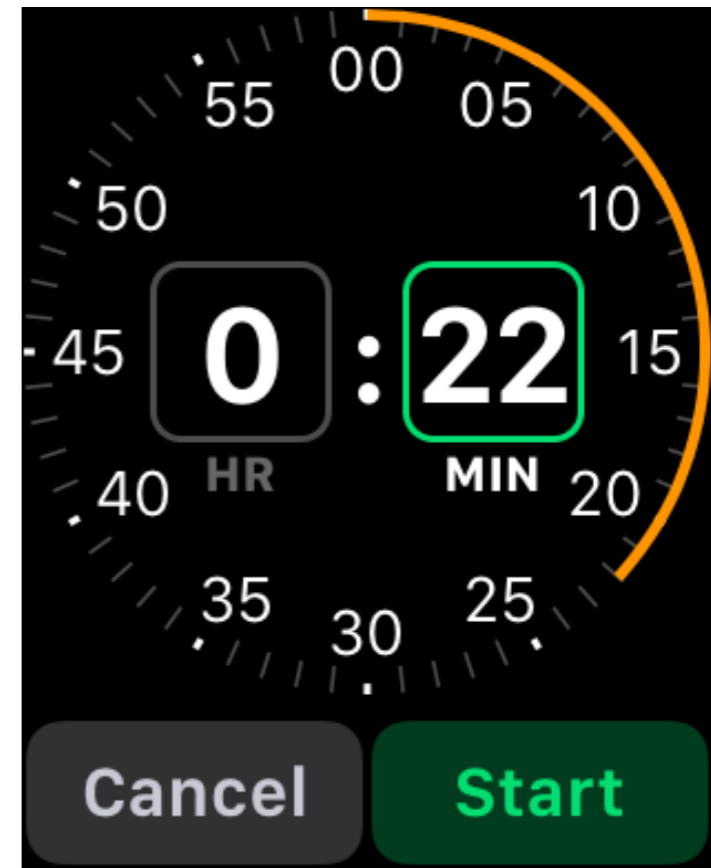

Accessibility Shortcut

Apps

(watch OS apps are purchased for iPhone)

Dock (Watch OS 3)

Executive Functioning

(Planning, Prioritizing, Organizing)

Tip: Use Siri

Timers