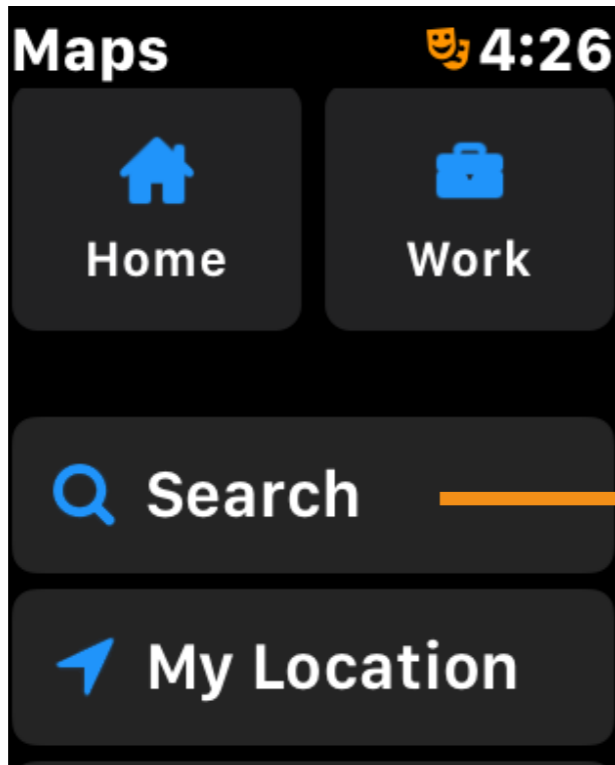

Apple Watch as Navigation Aid for Blind (Maps)