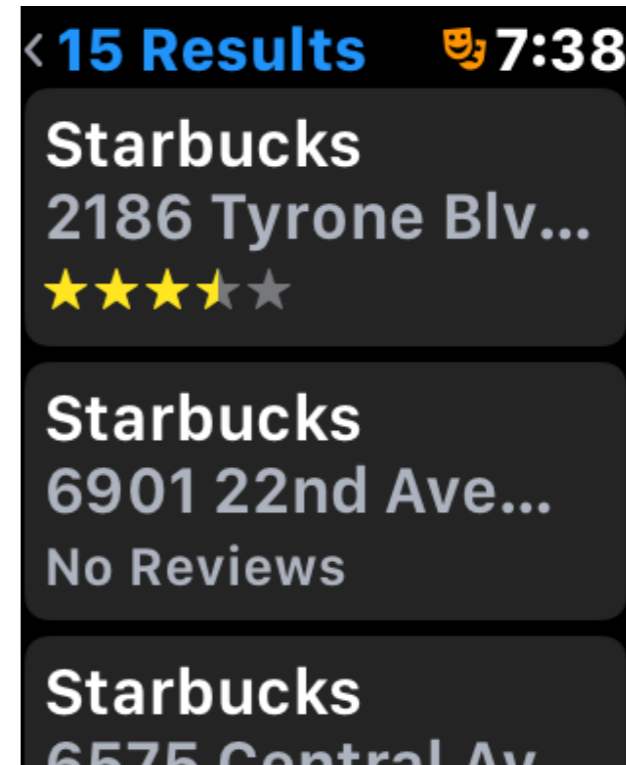

Battery life remains a challenge
Does it do too much?

Settings > General > Sound & Haptics

Apple Watch as Navigation Aid for Blind (Maps)

Access to Transportation = Independence

Lyft 7:33

6 min

Pickup at
6810 Stonestrow C...