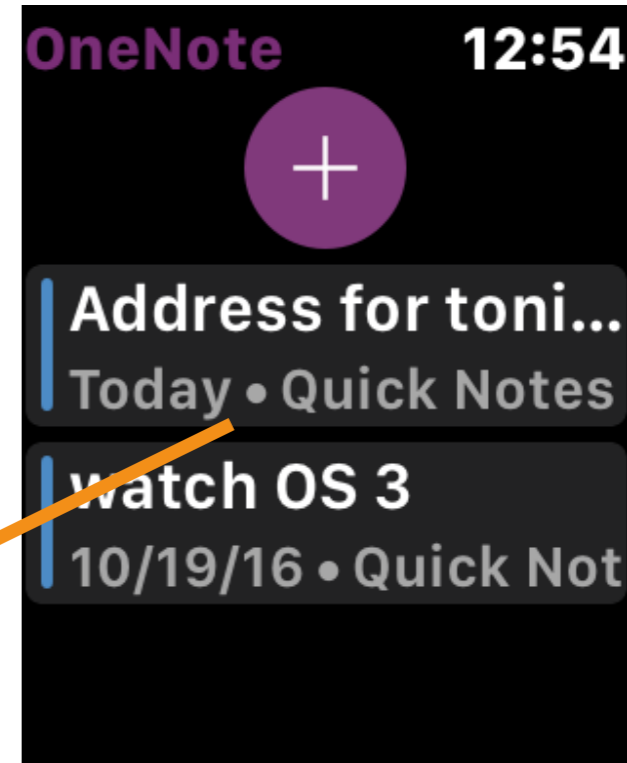

Alarms

Reminders

Due

Just Press Record

One Note

MindNode

Other Apps

Clear
(To Do Lists)