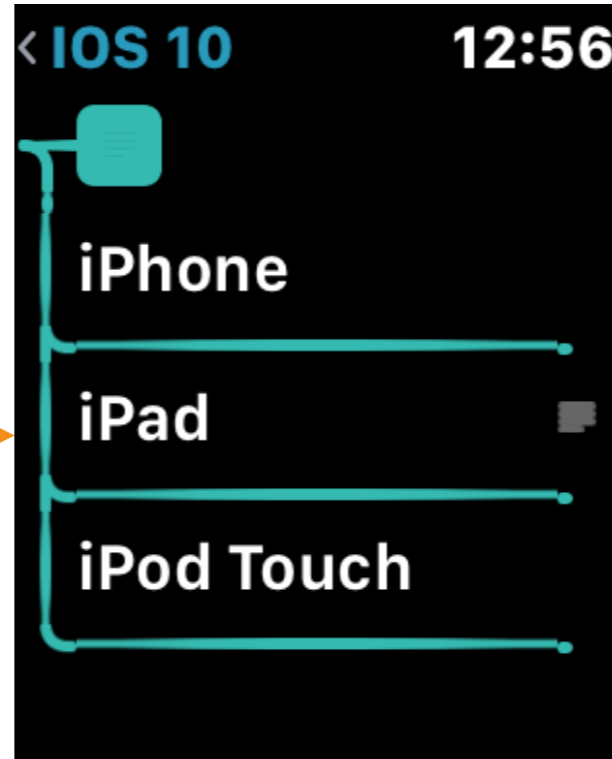

Accessibility Shortcut

Apps

(watch OS apps are purchased for iPhone)

Dock (Watch OS 3)

Executive Functioning

(Planning, Prioritizing, Organizing)

Tip: Use Siri

Timers

Alarms

Reminders

Due

Just Press Record

One Note

MindNode

Other Apps

Clear
(To Do Lists)