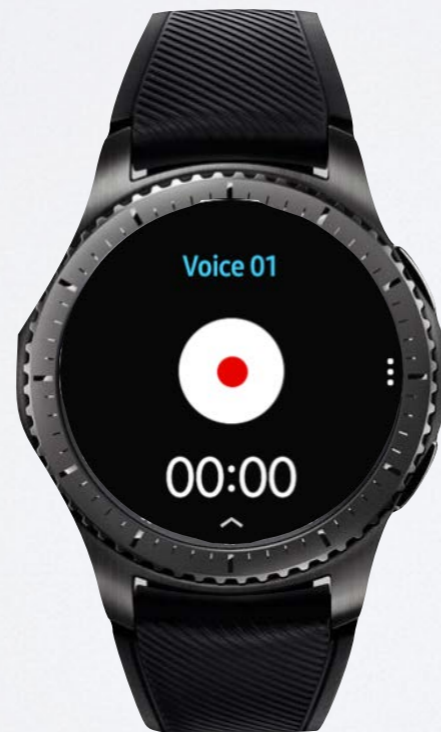

WRISTWATCH

Vibrates when a message arrives and displays it on the watch face. Tells the time too.

HAND

Embedded under the skin is a chip containing medical records, passport data and credit records. Information is transferred by waving the hand over a suitable scanner.

Android Wear

Todoist

Google Keep

Wear Audio Recorder

Tizen (Gear S3)

Alarms

Reminders

Voice Memos