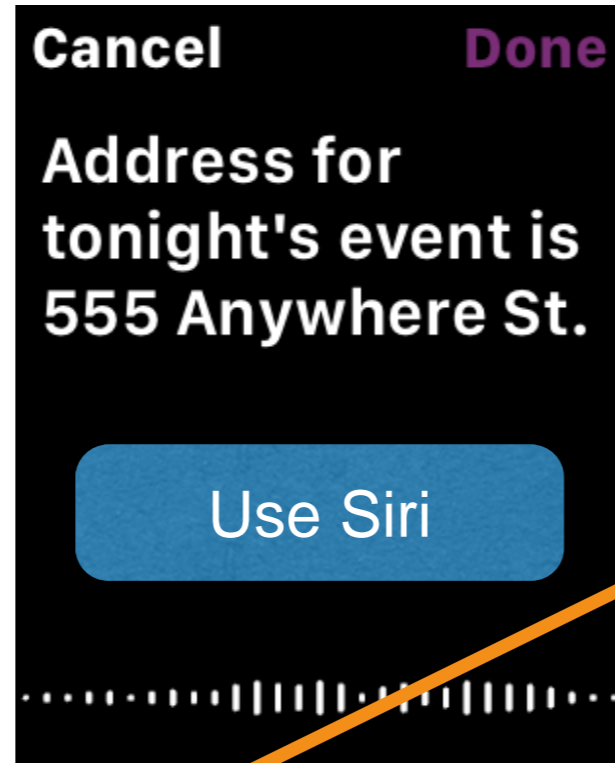

Alarms

Reminders

Due

Just Press Record

One Note

MindNode

Other Apps

Clear
(To Do Lists)