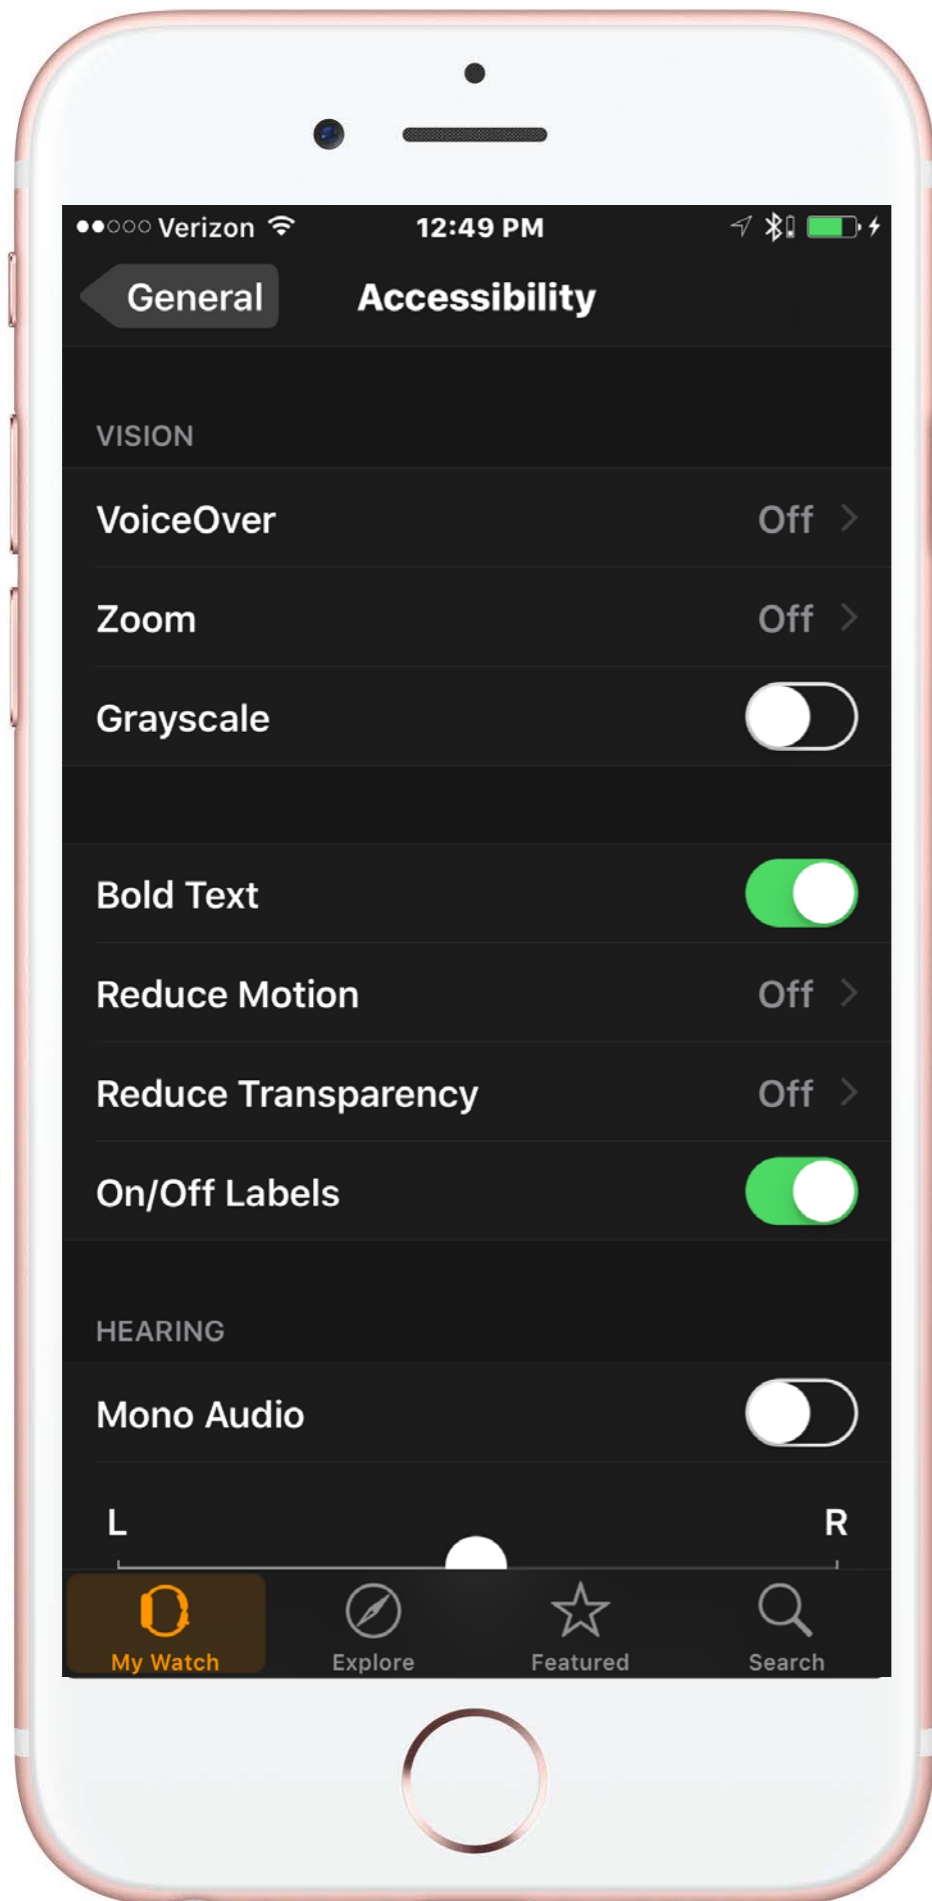

2

Zoom on Apple Watch

Luis Perez

3

VoiceOver on Apple Watch

Luis Perez

4

Additional Accessibility on Apple Watch

Luis Perez

<http://bit.ly/AppleWatchAccess>

Accessibility Features

(iPhone App)

My Watch > General > Accessibility

Grayscale

Reduce Transparency

Mono Audio

Accessibility Shortcut

Apps

(watch OS apps are purchased for iPhone)

Dock (Watch OS 3)

Executive Functioning

(Planning, Prioritizing, Organizing)

Tip: Use Siri

Timers