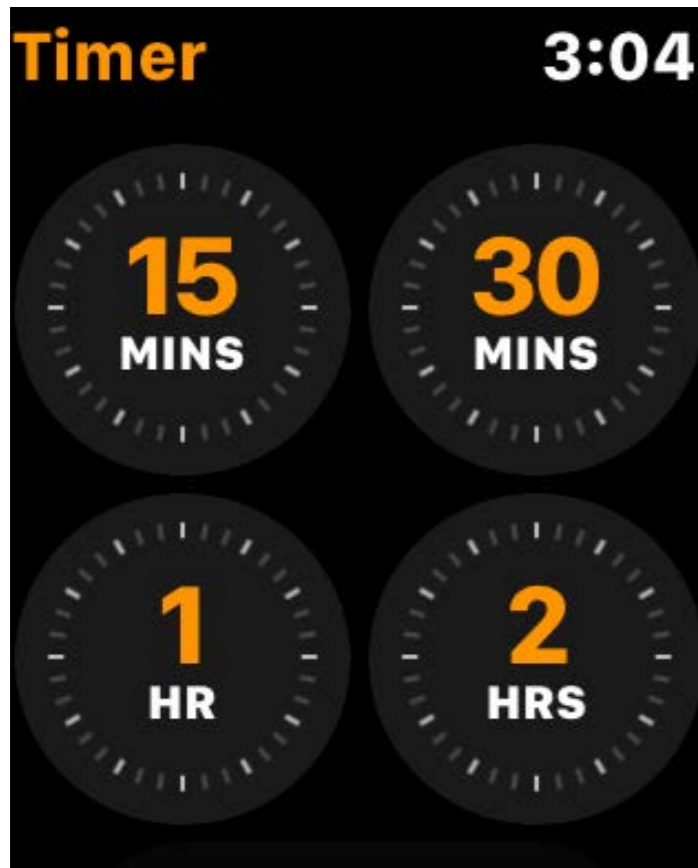

Accessibility Shortcut

Apps

(watch OS apps are purchased for iPhone)

Dock (Watch OS 3)

Executive Functioning

(Planning, Prioritizing, Organizing)

Tip: Use Siri

Timers