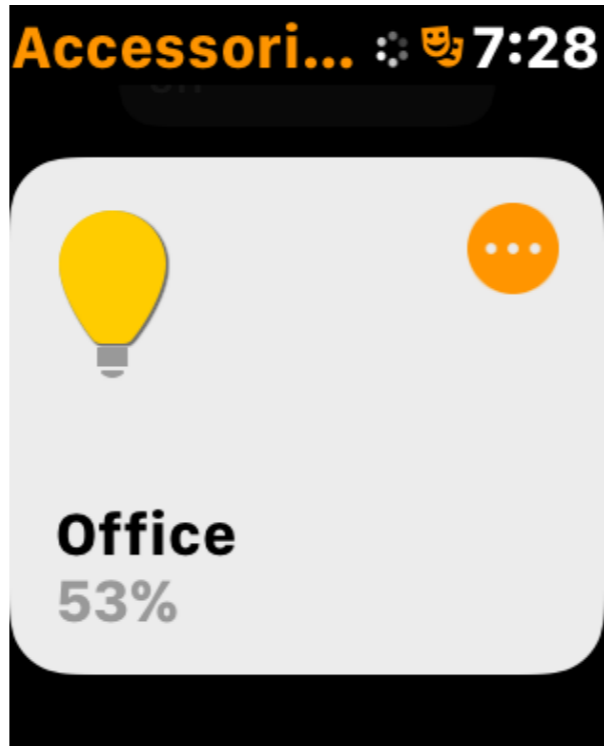

My Tasks

Communication

Text to Speech

Proloquo2Go

Home Automation

Home

Favorite Accessories

Woven Nylon Apple Band