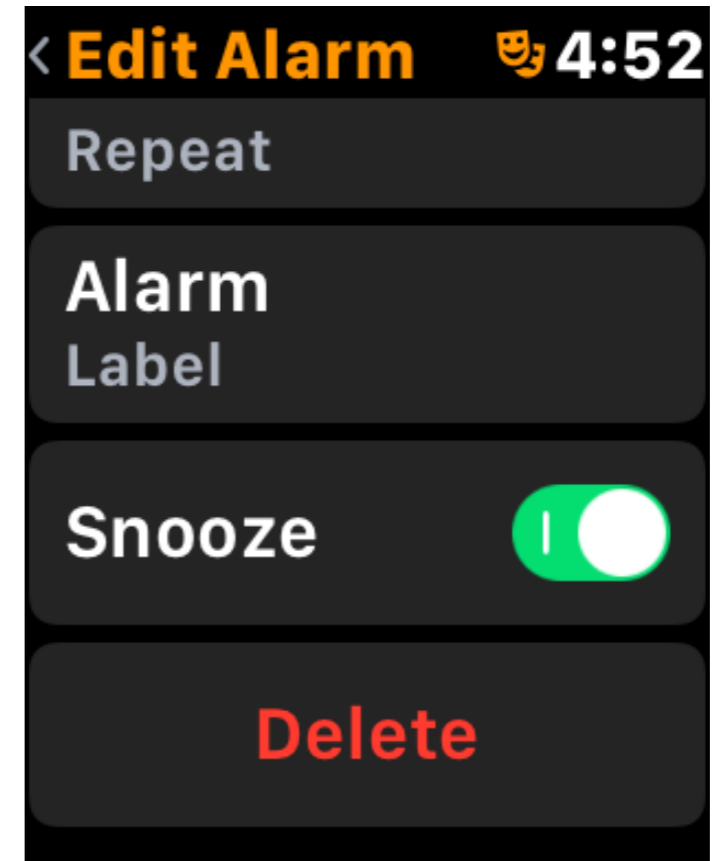

Accessibility Shortcut

Apps

(watch OS apps are purchased for iPhone)

Dock (Watch OS 3)

Executive Functioning

(Planning, Prioritizing, Organizing)

Tip: Use Siri

Timers

Alarms

Reminders

Due

Just Press Record

One Note

MindNode

Other Apps

Clear
(To Do Lists)