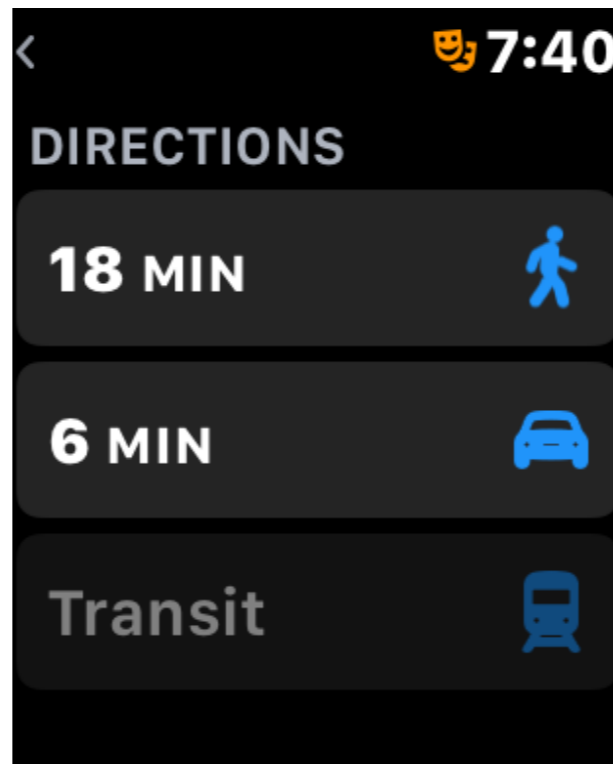

Battery life remains a challenge
Does it do too much?

Settings > General > Sound & Haptics

Apple Watch as Navigation Aid for Blind (Maps)

Access to Transportation = Independence

Lyft 7:33

6 min

Pickup at
6810 Stonestrow C...