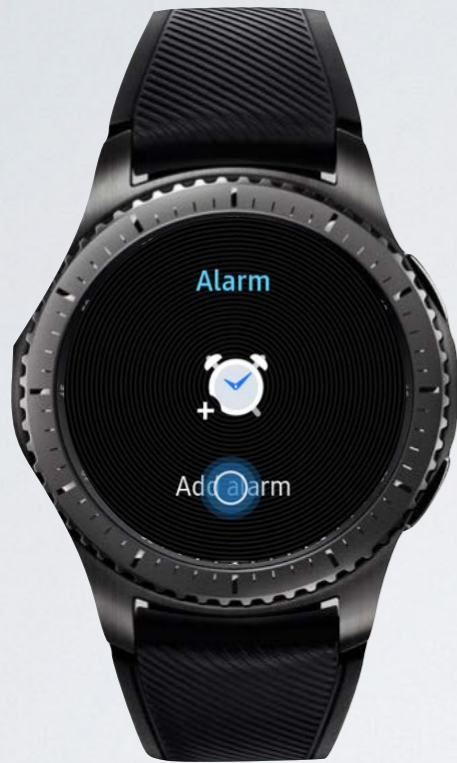

WRISTWATCH

Vibrates when a message arrives and displays it on the watch face. Tells the time too.

HAND

Embedded under the skin is a chip containing medical records, passport data and credit records. Information is transferred by waving the hand over a suitable scanner.

Android Wear

Todoist

Google Keep

Wear Audio Recorder

Tizen (Gear S3)

Alarms

Reminders

Voice Memos