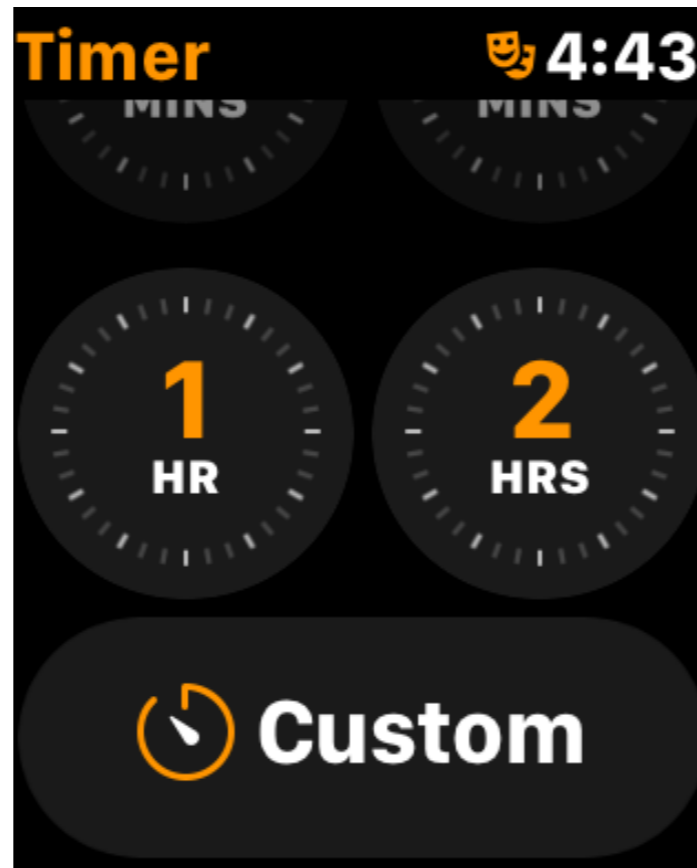

Accessibility Shortcut

Apps

(watch OS apps are purchased for iPhone)

Dock (Watch OS 3)

Executive Functioning

(Planning, Prioritizing, Organizing)

Tip: Use Siri

Timers