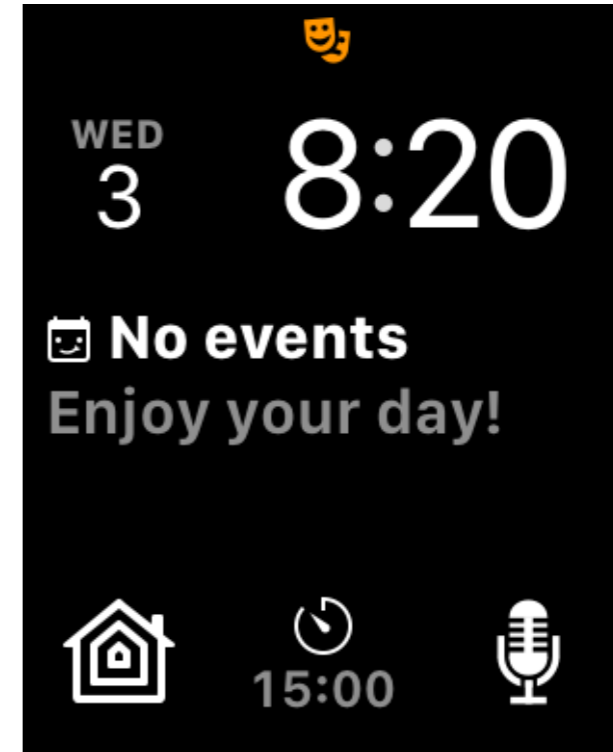

Todoist
(To Do Lists)

Timewinder
(Timers)

Tip - Use Watch Face to Indicate Change of State

Play

Focus

Morning

Tip - Create audio playlist with steps (schedule)

Credit: Jamie Knight, @JamieKnight (autistic web developer)