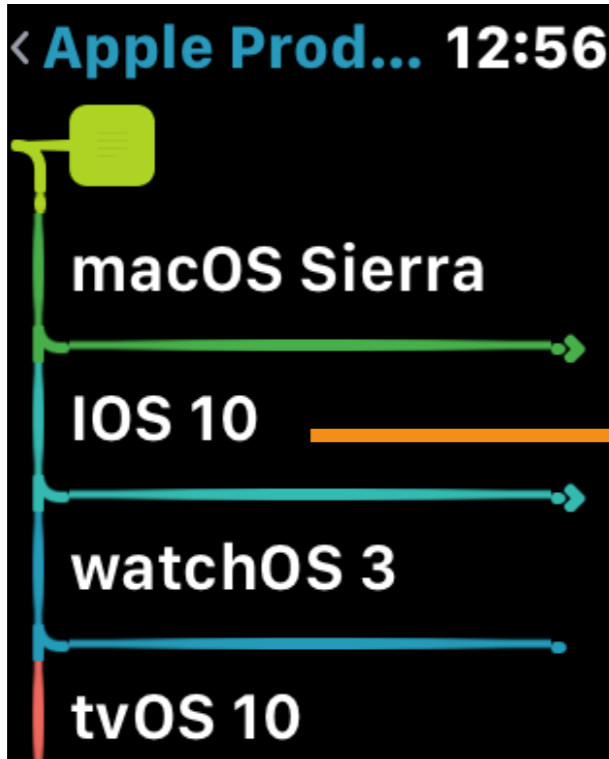

Alarms

Reminders

Due

Just Press Record

One Note

MindNode

Other Apps

Clear
(To Do Lists)