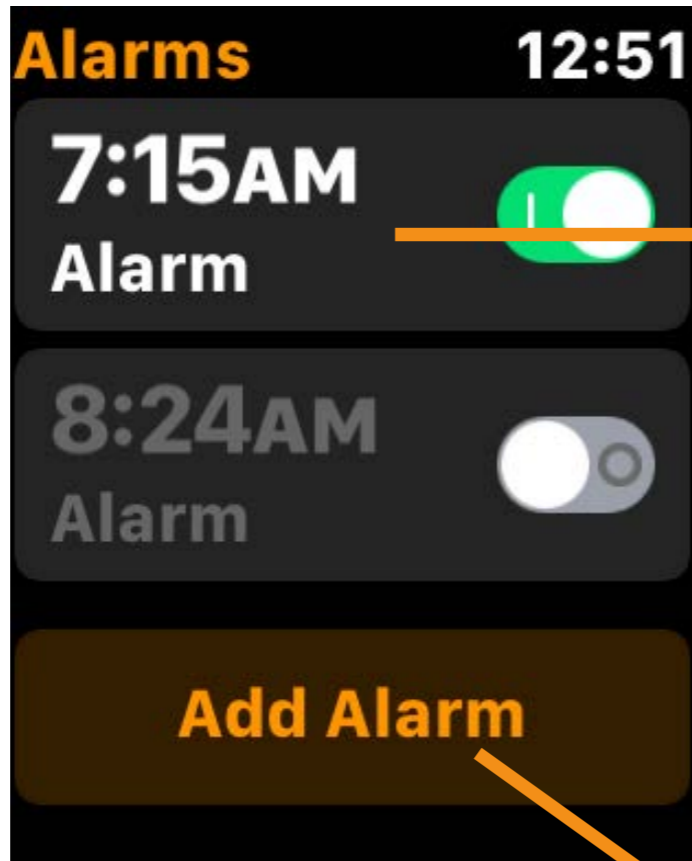

Accessibility Shortcut

Apps

(watch OS apps are purchased for iPhone)

Dock (Watch OS 3)

Executive Functioning

(Planning, Prioritizing, Organizing)

Tip: Use Siri

Timers