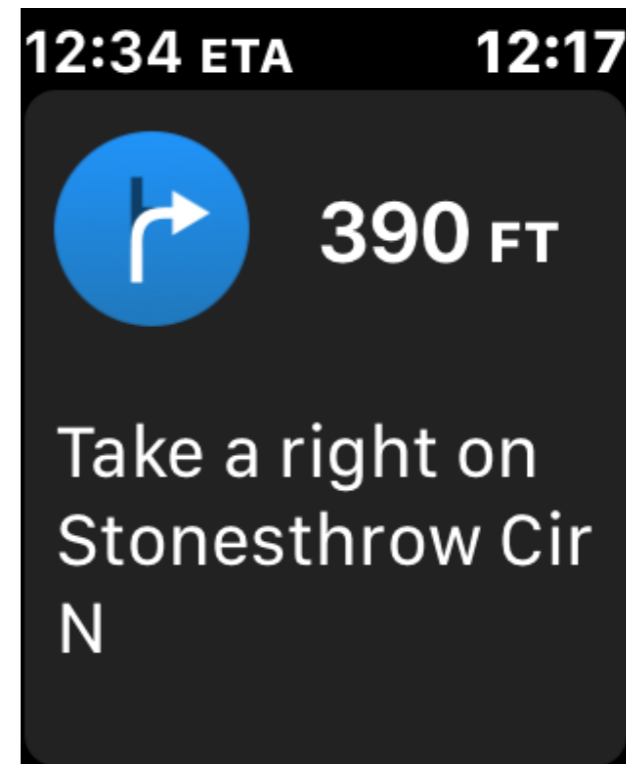

Apple Watch as Navigation Aid for Blind (Maps)