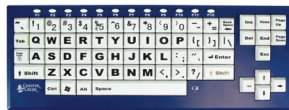

## BigBlu KinderBoard™

12000017 \$60

- Large 1-in keys are easier to see and activate for users with fine motor impairments
- Color-coded consonants, vowels, numbers, and function keys
- Bluetooth connection