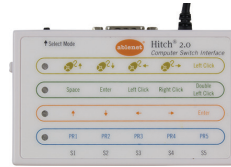

- Connects with Bluetooth
- Sends keystrokes space, enter, 1, 3, ~1 and ~3
- Record up to 4 keystrokes of your choice for a switch

Hook+™

10000018

\$185

- Compatible with iOS Switch Control on iPad or iPhone
- Connect 1 to 4 switches
- Requires Lightning Connector

Switch Click™ USB

10034601

\$145

- Compatible with switch accessible software that uses keystrokes on macOS, Windows, and Chrome
- Requires USB A connection

Hitch® 2

10000021

\$99

- Compatible with switch accessible software that uses keystrokes on macOS, Windows, or Chrome
- Includes mode for mouse control with joystick or switches
- Connect 1 to 5 switches
- Requires USB A connection