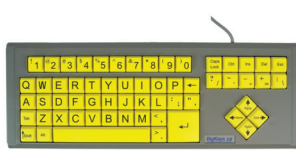

Keys-U-See® Ivory

10090102

\$35

- High-contrast lettering makes keys easier to read
- Standard size keys
- USB Type A connection

BigKeys™ LX Color

12000009

\$149

- Large 1-in keys are easier to see and activate for users with fine motor impairments
- Durable metal construction
- USB Type A connection

BigKeys™ LX Black

12000007

\$149

- Large 1-in keys are easier to see and activate for users with fine motor impairments
- Durable metal construction
- USB Type A connection

BigKeys™ LX White

12000011

\$149

- Large 1-in keys are easier to see and activate for users with fine motor impairments
- Durable metal construction
- USB Type A connection

BigKeys™ LX Yellow

12000012

\$149

- Large 1-in keys are easier to see and activate for users with fine motor impairments
- Durable metal construction
- USB Type A connection

VisionBoard™ 2 Yellow

12000024

\$55